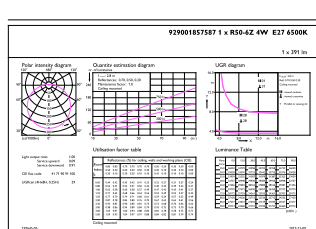

General Uniform Lighting