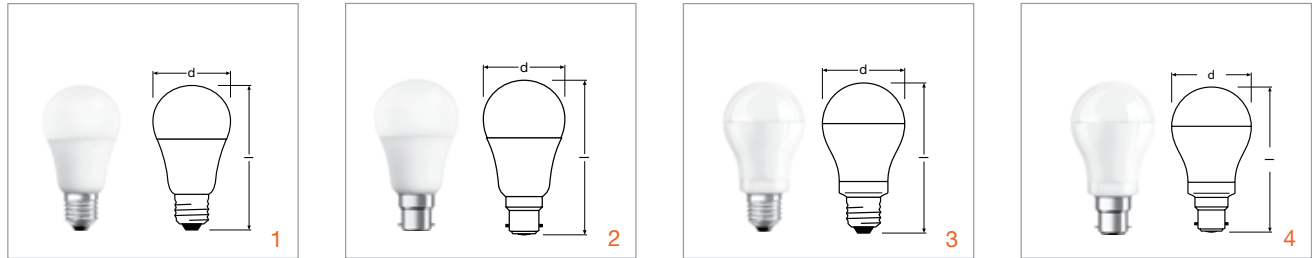

## OSRAM LED SUPERSTAR CLASSIC A advanced / LED STAR CLASSIC A

Product reference

Product number (EAN)

## LED Superstar Classic A Dimmable

Product reference	No.	Product number (EAN)	W	lm	K	Ra	Dimmable	L [mm]	d [mm]	t [h]
CL A60 advanced frosted E27	1	4052899911222	10	810	2700	80	✓	110	60	20,000
CL A60 advanced frosted B22d	2	4052899913837	10	810	2700	80	✓	110	60	20,000