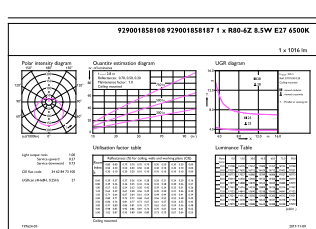

LEDspot ESS 10W E27 R80 865 12D ND RCA

General Uniform Lighting