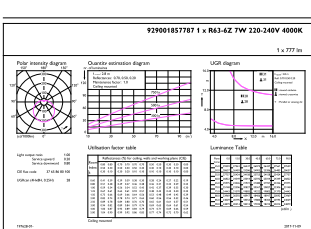

General Uniform Lighting